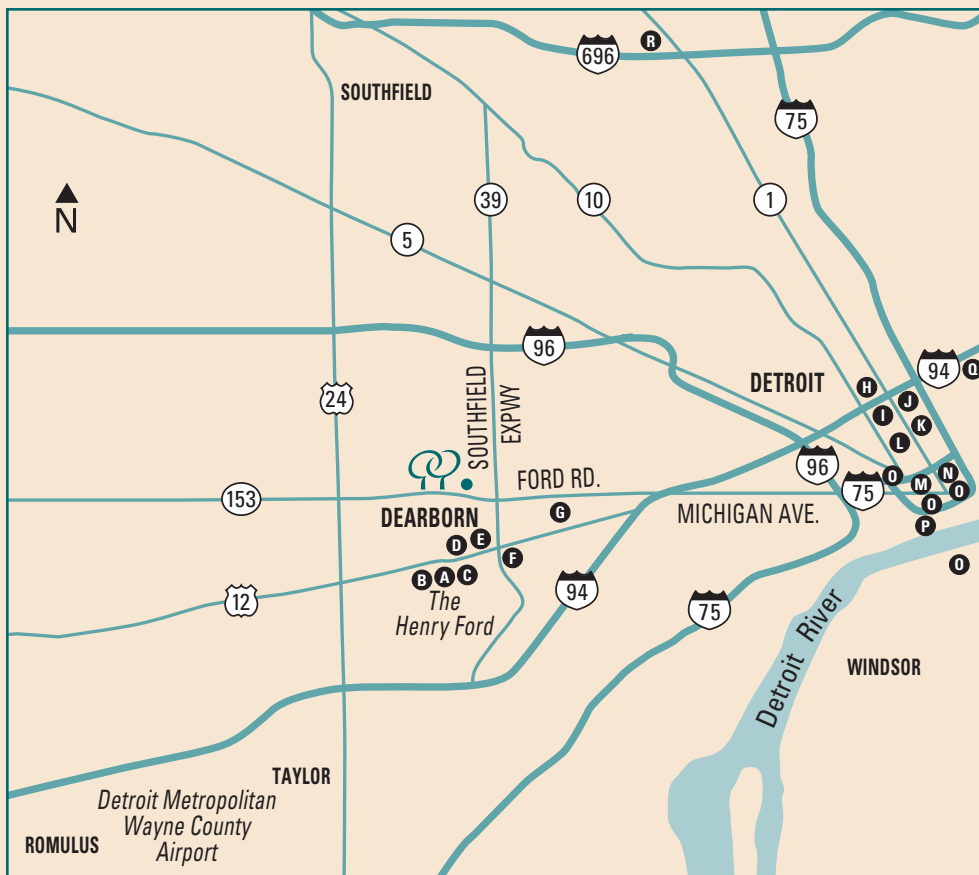

WE CATER TO TOUR GROUPS

LOCATION

The new distinctively designed Doubletree Hotel Dearborn is conveniently located at the crossroads of Southfield Expressway and Ford Road with quick and easy expressway access for motorcoaches. This full-service hotel welcomes you with the signature warm Doubletree chocolate chip cookie and surrounds you with full-service amenities and features that keep you comfortable.

HILTON HHONORS®

Hilton HHonors is the only hotel guest reward program that lets you earn both hotel points and airline miles for the same stay at more than 2,700 hotels worldwide.

Warm chocolate chip cookies await you at over 160 Doubletree locations in the USA, Canada and Latin America.

The **Hilton** Family

DOUBLETREE[®]
HOTEL

DEARBORN

Doubletree Hotel
Dearborn, Michigan
A Great Location
Convenient to All Area Attractions!

Doubletree Hotel Dearborn
5801 Southfield Expressway
Detroit, MI 48228
Ph: 313-336-3340
Fax: 313-583-1238

Historical churches are located throughout the city,